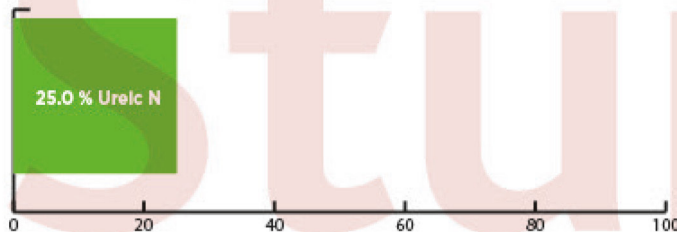

PRESTIGE©

Super Turf Solutions

25KG

Prestige CRF Interlude 25-0-2+2MgO+8CaO

USAGE

Prestige CRF Interlude is a 100% PCU N coated fertiliser that offers continues growth for up to 12 weeks. This product also contains 8% CaO and 2% MgO to promote good colour and plant health. Prestige CRF Interlude is recommended for application to tees, fairways and sports fields as well as other amenity areas and lawns.

APPLICATION RATES

Apply at 12 week intervals as required:
25 gms/m² - covers 1,000m² - 10 bags per hectare
30 gms/m² - covers 833m² - 12 bags per hectare
35 gms/m² - covers 714m² - 14 bags per hectare

NITROGEN CHART

Collier Turf Care Ltd,
Drury Square, Beeston, Kings Lynn, Norfolk, PE32 2NA
Tel: +44 (0) 1328 700 600 Web: www.collier-turf-care.co.uk

APPLICATION ADVICE

For optimum results apply after cutting to allow maximum time for the granules to penetrate between cuts. Water in during dry, hot periods to assist granule breakdown. Do not apply in frosty conditions.

UK FERTILISER DECLARATION PRESTIGE CRF 25-0-2 INTERLUDE 100% COATED

ANALYSIS

NK FERTILISER 25-0-2 CONTAINING MAGNESIUM

Total Nitrogen (N)	25.0%	
Ureic Nitrogen	25.0%	
Potassium Oxide (K₂O) soluble in Water	2.0%	(1.6% K)
Magnesium Oxide (MgO) Total	2.0%	(1.2% Mg)

100% CONTROLLED RELEASE NITROGEN

SAFETY PRECAUTIONS

Store under cover in cool dry conditions. Keep out of reach of children and pets. Wash contaminated skin thoroughly after use. Wear protective gloves/ clothing/eye protection/ face protection.