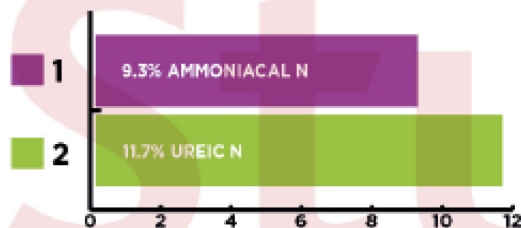

PRESTIGE®

Super Turf Solutions

25KG

Prestige CRF Commence 21-5-6 +2MgO+4CaO

USAGE

Prestige CRF Commence is a 25% PCU N coated NPK fertiliser that offers a good initial response and up to 12 weeks longevity whilst providing a good colour and all round plant health. Prestige CRF Commence is recommended for application to tees, fairways and sports fields as well as other amenity areas and lawns.

APPLICATION RATES

Apply at 12 week intervals as required:

- 25 gms/m² - covers 1,000m² - 10 bags per hectare
- 30 gms/m² - covers 833m² - 12 bags per hectare
- 35 gms/m² - covers 714m² - 14 bags per hectare

APPLICATION ADVISE

For optimum results apply after cutting to allow maximum time for the granules to penetrate between cuts.
Water in during dry, hot periods to assist granule breakdown.
Do not apply in frosty conditions.

SAFETY PRECAUTIONS

Store under cover in cool dry conditions.
Keep out of reach of children and pets.
Wash contaminated skin thoroughly after use.
Wear protective gloves/ clothing/eye protection/ face protection.

NITROGEN CHART

Collier Turf Care Ltd,
Drury Square, Beeston, Kings Lynn, Norfolk, PE32 2NA
Tel: +44 (0) 1328 700 600 Web: www.collier-turf-care.co.uk

UK FERTILISER DECLARATION

ANALYSIS

NPK FERTILISER 21-5-6 containing Calcium and Magnesium

Total Nitrogen (N)	21.0%	
Ammoniacal Nitrogen (NH₄)	9.3%	
Ureic Nitrogen	11.7%	
Total Phosphorus Pentoxide (P₂O₅)	5.0%	2.2% (P)
Phosphorus Pentoxide (P₂O₅) soluble in water	4.0%	1.8% (P)
Potassium Oxide (K₂O)	6.0%	5.0% (K)
Magnesium Oxide (MgO)	2.0%	1.2% (Mg)

25% CONTROLLED RELEASE NITROGEN

Causes skin irritation. Causes serious eye irritation. If medical advice is needed, have product container or label at hand. Keep out of reach of children. Wash hands thoroughly after handling. Do not eat, drink or smoke when using this product. Wear eye protection/protective clothing. IF SWALLOWED: Call a POISON CENTER/doctor if you feel unwell. IF IN EYES: Rinse cautiously with water for several minutes. Remove contact lenses, if present and easy to do. Continue rinsing.

WARNING