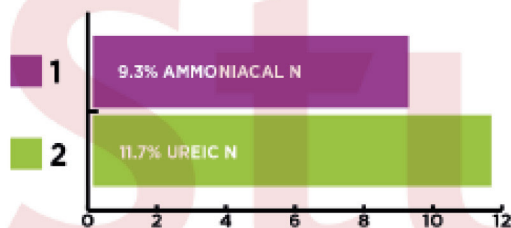

PRESTIGE®

Super Turf Solutions

5KG

Prestige CRF Commence 21-5-6 +2MgO+4CaO

USAGE

Prestige CRF Commence is a 25% PCU N coated NPK fertiliser that offers a good initial response and up to 12 weeks longevity whilst providing a good colour and all round plant health. Prestige CRF Commence is recommended for application to tees, fairways and sports fields as well as other amenity areas and lawns.

APPLICATION RATES

Apply at 12 week intervals as required:

- 25 gms/m² - covers 1,000m² - 10 bags per hectare
- 30 gms/m² - covers 833m² - 12 bags per hectare
- 35 gms/m² - covers 714m² - 14 bags per hectare

APPLICATION ADVISE

For optimum results apply after cutting to allow maximum time for the granules to penetrate between cuts. Water in during dry, hot periods to assist granule breakdown. Do not apply in frosty conditions.

SAFETY PRECAUTIONS

Store under cover in cool dry conditions. Keep out of reach of children and pets. Wash contaminated skin thoroughly after use. Wear protective gloves/ clothing/eye protection/ face protection.

NITROGEN CHART

UK FERTILISER DECLARATION

ANALYSIS

NPK FERTILISER 21-5-6 containing Calcium and Magnesium		
Total Nitrogen (N)	21.0%	
Ammoniacal Nitrogen (NH₄)	9.3%	
Ureic Nitrogen	11.7%	
Total Phosphorus Pentoxide (P₂O₅)	5.0%	2.2% (P)
Phosphorus Pentoxide (P₂O₅) soluble in water	4.0%	1.8% (P)
Potassium Oxide (K₂O)	6.0%	5.0% (K)
Magnesium Oxide (MgO)	2.0%	1.2% (Mg)

25% CONTROLLED RELEASE NITROGEN

Causes skin irritation. Causes serious eye irritation. If medical advice is needed, have product container or label at hand. Keep out of reach of children. Wash hands thoroughly after handling. Do not eat, drink or smoke when using this product. Wear eye protection/protective clothing. IF SWALLOWED: Call a POISON CENTER/doctor if you feel unwell. IF IN EYES: Rinse cautiously with water for several minutes. Remove contact lenses, if present and easy to do. Continue rinsing.

WARNING

Collier Turf Care Ltd,

Drury Square, Beeston, Kings Lynn, Norfolk, PE32 2NA

Tel: +44 (0) 1328 700 600 Web: www.collier-turf-care.co.uk